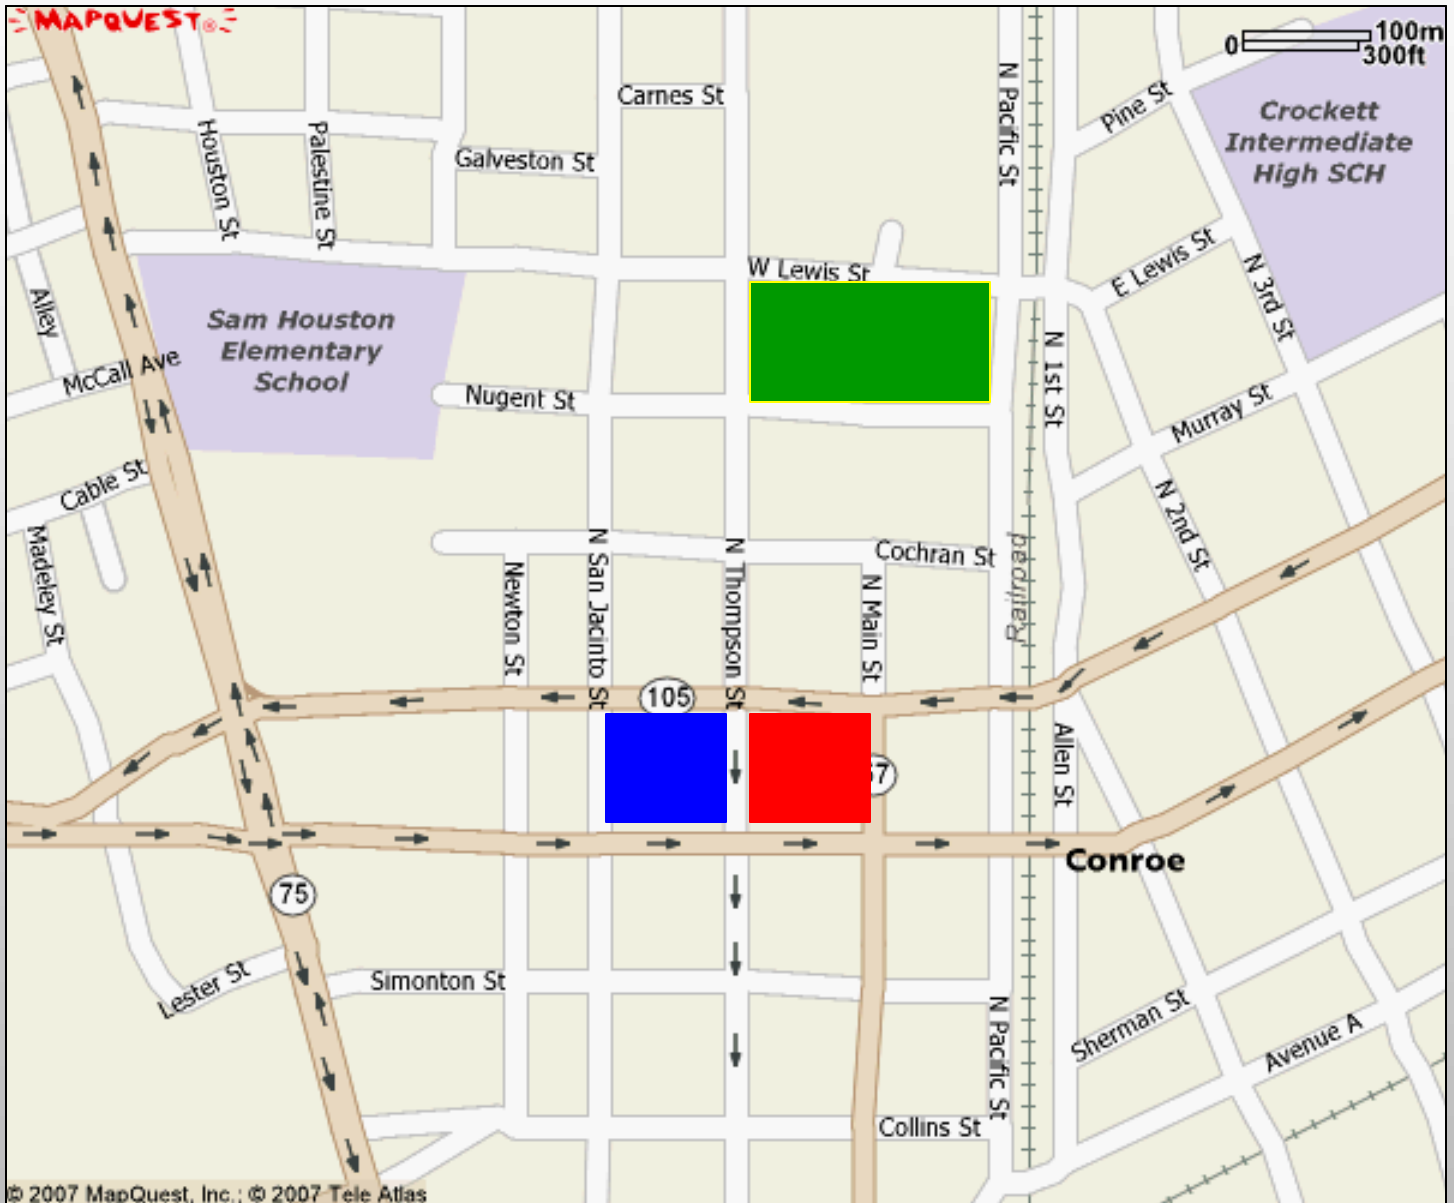

Location Map

Conroe Tower

Montgomery County Courthouse

Town Center Professional Plaza